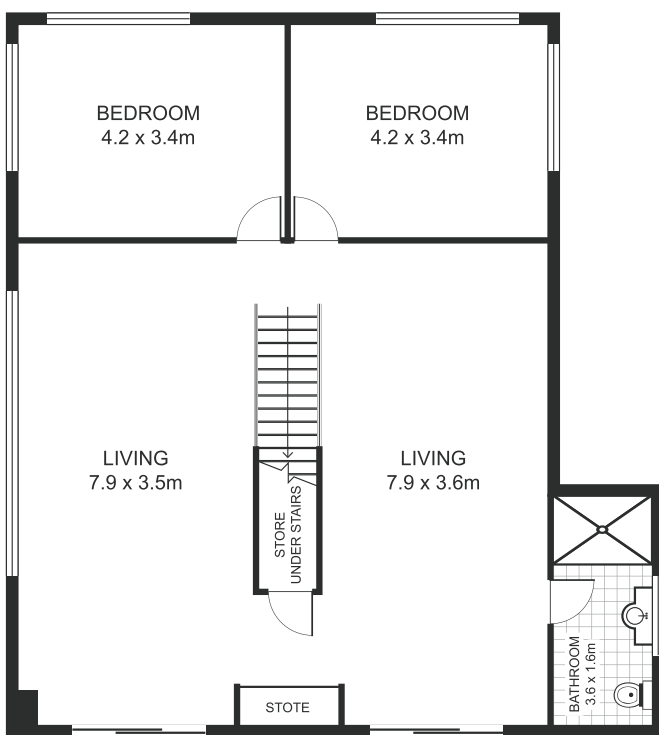

UPPER LEVEL

LOWER LEVEL

GUEST HOUSE

Plans by
surroundpix
 .com.au
 1300 30 32 40

This floor plan is intended as a guide only. Layout dimensions are approximate only. No representations or warranties of any nature whatsoever are given or intended. Any person using this information should rely on their own enquiries