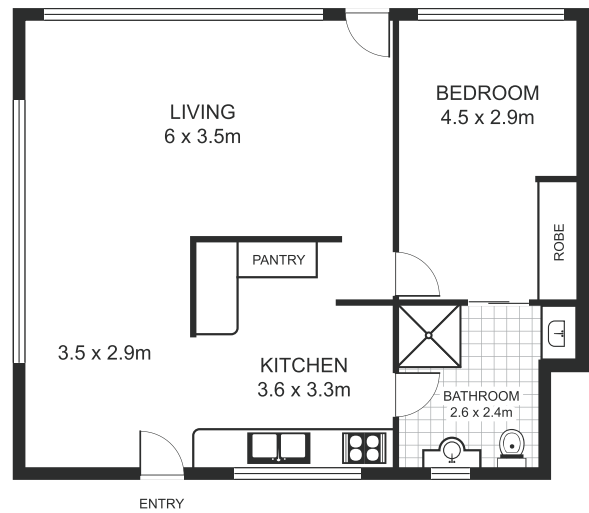

UPPER LEVEL

LOWER LEVEL

GUEST HOUSE

Plans by
surroundpix
 .com.au
 1300 30 32 40

This floor plan is intended as a guide only. Layout dimensions are approximate only. No representations or warranties of any nature whatsoever are given or intended. Any person using this information should rely on their own enquiries